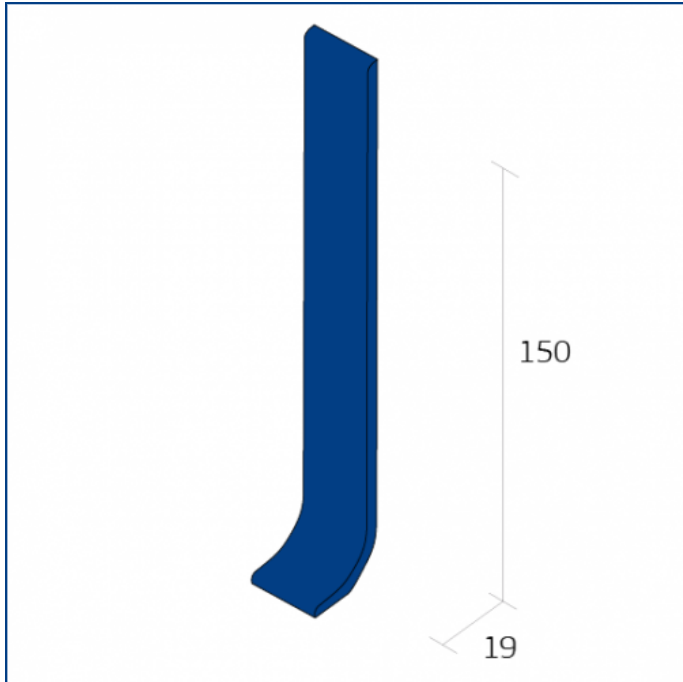

Q150 SO

Q150 SO FLEXIBLE SIT-ON SKIRTING

LRV & COLOUR

Skirtings

6 Black	7 Dark Brown	11 Graphite	11 Regency	15 Char coal	25 Boulder
29 Cloud Grey	31 Caramel	45 Platinum Grey	51 Ivory	81 White	

These colours are for guidance only, always [request a sample](#) for an exact colour match. [Read more about Light Reflectance Values \(LRVs\) here.](#)

SPECIFICATIONS

ID	4831
Material	PVC
Height (mm)	150
Width (mm)	19
Gauge (mm)	2
Fitting Method	Contact Adhesive
Environment	Internal
Use with	Resilient Floorcoverings
Warranty	10 Year (On application)
Building Reg Compliant	Yes
Equality Act Compliant	Yes
Standard length	2m